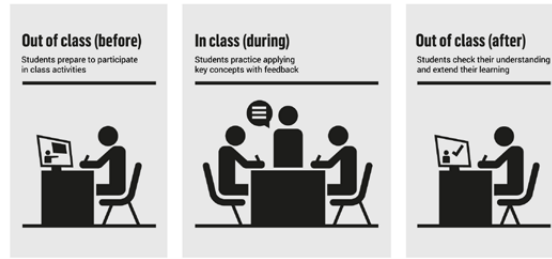

CAMERA

HAND SANITISER

MINDSET

QUESTIONING

EDI_2

IDEA

MUTE

SCALES

THINKING

CLASSROOM

VERB CIRCLE INDIVIDUAL SEGMENTS

TOILET

PROF STANDARDS

TAXONOMY

VERB CIRCLE

BATTERY EMPTY